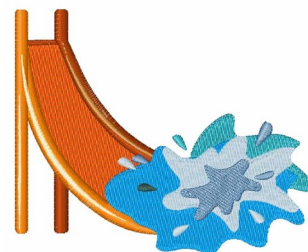

Name: Water Slide

SKU: WD02-JLA001538A

Brand: Windmill Designs

Unique Colors: 13 (10 color Stops)

Unique Colors

	Color Name (Color Code)	Manufacturer - Type
	Super White (1001) [No Color Selected]	madeira - rayon
	Dusty Lilac (1263) [No Color Selected]	madeira - rayon
	Crocus (286)	Exquisite - Polyester 1000m

Complete Color Sequence

#		Color Name (Color Code)	Manufacturer - Type
1		Super White (1001) [No Color Selected]	madeira - rayon
2		Super White (1001) [No Color Selected]	madeira - rayon
3		Crocus (286)	Exquisite - Polyester 1000m