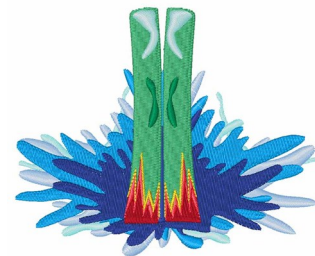

**Name:** Water Ski Machine Embroidery Design

**SKU:** WD02-JLA001537B

**Brand:** Windmill Designs

**Unique Colors:** 13 (10 color Stops)

## Unique Colors

	<b>Color Name (Color Code)</b>	<b>Manufacturer - Type</b>
	Super White (1001) [No Color Selected]	madeira - rayon
	Dusty Lilac (1263) [No Color Selected]	madeira - rayon
	Crocus (286)	Exquisite - Polyester 1000m

# Complete Color Sequence

#		Color Name (Color Code)	Manufacturer - Type
1		Super White (1001) [No Color Selected]	madeira - rayon
2		Super White (1001) [No Color Selected]	madeira - rayon
3		Crocus (286)	Exquisite - Polyester 1000m