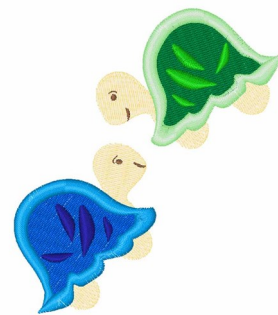

**Name:** Turtles Machine Embroidery Design

**SKU:** WD02-JLA001535A

**Brand:** Windmill Designs

**Unique Colors:** 13 (8 color Stops)

## Unique Colors

	<b>Color Name (Color Code)</b>	<b>Manufacturer - Type</b>
	Super White (1001) [No Color Selected]	madeira - rayon
	Dusty Lilac (1263) [No Color Selected]	madeira - rayon
	Crocus (286)	Exquisite - Polyester 1000m