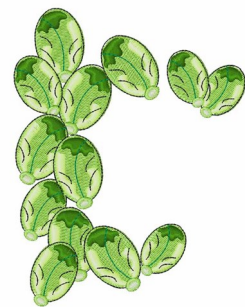

Name: Brussel Sprouts

SKU: WD02-JLA001531A

Brand: Windmill Designs

Unique Colors: 13 (18 color Stops)

Unique Colors

	Color Name (Color Code)	Manufacturer - Type
	Super White (1001) [No Color Selected]	madeira - rayon
	Dusty Lilac (1263) [No Color Selected]	madeira - rayon
	Crocus (286)	Exquisite - Polyester 1000m

Complete Color Sequence

#		Color Name (Color Code)	Manufacturer - Type
1		Super White (1001) [No Color Selected]	madeira - rayon
2		Super White (1001) [No Color Selected]	madeira - rayon
3		Crocus (286)	Exquisite - Polyester 1000m