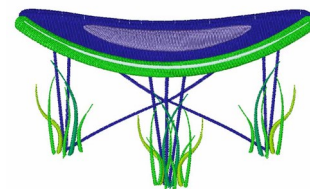

**Name:** Trampoline

**SKU:** WD02-JLA001530A

**Brand:** Windmill Designs

**Unique Colors:** 13 (6 color Stops)

## Unique Colors

	<b>Color Name (Color Code)</b>	<b>Manufacturer - Type</b>
	Super White (1001) [No Color Selected]	madeira - rayon
	Dusty Lilac (1263) [No Color Selected]	madeira - rayon
	Crocus (286)	Exquisite - Polyester 1000m

# Complete Color Sequence

#		Color Name (Color Code)	Manufacturer - Type
1		Super White (1001) [No Color Selected]	madeira - rayon
2		Super White (1001) [No Color Selected]	madeira - rayon
3		Crocus (286)	Exquisite - Polyester 1000m