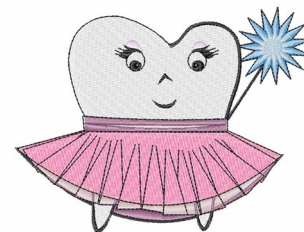

Name: Tooth Fairy

SKU: WD02-JLA001529A

Brand: Windmill Designs

Unique Colors: 13 (8 color Stops)

Unique Colors

	Color Name (Color Code)	Manufacturer - Type
	Super White (1001) [No Color Selected]	madeira - rayon
	Dusty Lilac (1263) [No Color Selected]	madeira - rayon
	Crocus (286)	Exquisite - Polyester 1000m

Complete Color Sequence

#		Color Name (Color Code)	Manufacturer - Type
1		Super White (1001) [No Color Selected]	madeira - rayon
2		Super White (1001) [No Color Selected]	madeira - rayon
3		Crocus (286)	Exquisite - Polyester 1000m