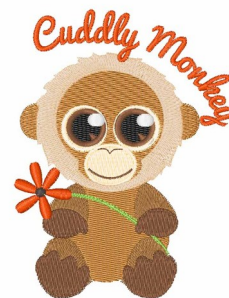

Name: Cuddly Monkey

SKU: WD02-JLA001522B

Brand: Windmill Designs

Unique Colors: 13 (14 color Stops)

Unique Colors

	Color Name (Color Code)	Manufacturer - Type
	Super White (1001) [No Color Selected]	madeira - rayon
	Dusty Lilac (1263) [No Color Selected]	madeira - rayon
	Crocus (286)	Exquisite - Polyester 1000m