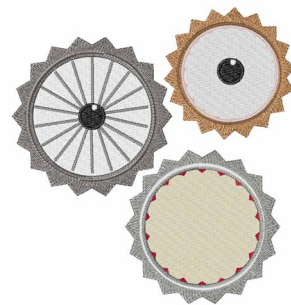

Name: Gears Machine Embroidery Design

SKU: WD02-JLA001517A

Brand: Windmill Designs

Unique Colors: 13 (14 color Stops)

Unique Colors

	Color Name (Color Code)	Manufacturer - Type
	Super White (1001) [No Color Selected]	madeira - rayon
	Dusty Lilac (1263) [No Color Selected]	madeira - rayon
	Crocus (286)	Exquisite - Polyester 1000m

Complete Color Sequence

#		Color Name (Color Code)	Manufacturer - Type
1		Super White (1001) [No Color Selected]	madeira - rayon
2		Super White (1001) [No Color Selected]	madeira - rayon
3		Crocus (286)	Exquisite - Polyester 1000m