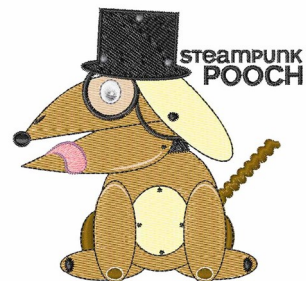

Name: Steampunk Pooch

SKU: WD02-JLA001516B

Brand: Windmill Designs

Unique Colors: 13 (14 color Stops)

Unique Colors

	Color Name (Color Code)	Manufacturer - Type
	Super White (1001) [No Color Selected]	madeira - rayon
	Dusty Lilac (1263) [No Color Selected]	madeira - rayon
	Crocus (286)	Exquisite - Polyester 1000m

Complete Color Sequence

#		Color Name (Color Code)	Manufacturer - Type
1		Super White (1001) [No Color Selected]	madeira - rayon
2		Super White (1001) [No Color Selected]	madeira - rayon
3		Crocus (286)	Exquisite - Polyester 1000m