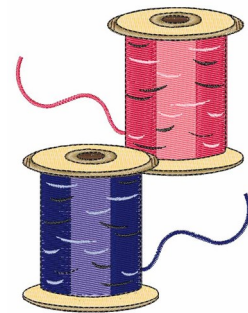

**Name:** Spool Of Thread

**SKU:** WD02-JLA001513A

**Brand:** Windmill Designs

**Unique Colors:** 13 (14 color Stops)

# Complete Color Sequence

#		Color Name (Color Code)	Manufacturer - Type
1		Super White (1001) [No Color Selected]	madeira - rayon
2		Super White (1001) [No Color Selected]	madeira - rayon
3		Crocus (286)	Exquisite - Polyester 1000m