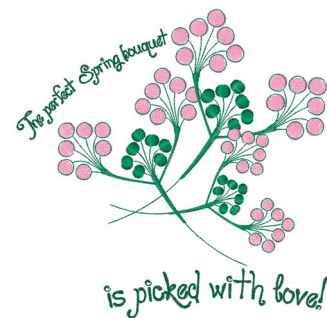

Name: Spring Bouquet Machine Embroidery Design

SKU: WD02-JLA001509D

Brand: Windmill Designs

Unique Colors: 13 (7 color Stops)

Unique Colors

	Color Name (Color Code)	Manufacturer - Type
	Super White (1001) [No Color Selected]	madeira - rayon
	Dusty Lilac (1263) [No Color Selected]	madeira - rayon
	Crocus (286)	Exquisite - Polyester 1000m