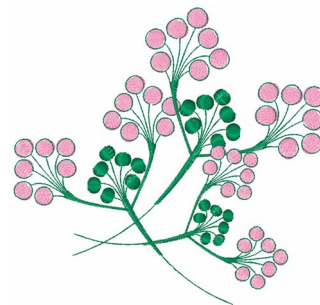

Name: Spring Flowers Machine Embroidery Design

SKU: WD02-JLA001509A

Brand: Windmill Designs

Unique Colors: 13 (6 color Stops)

Unique Colors

	Color Name (Color Code)	Manufacturer - Type
	Super White (1001) [No Color Selected]	madeira - rayon
	Dusty Lilac (1263) [No Color Selected]	madeira - rayon
	Crocus (286)	Exquisite - Polyester 1000m

Complete Color Sequence

#		Color Name (Color Code)	Manufacturer - Type
1		Super White (1001) [No Color Selected]	madeira - rayon
2		Super White (1001) [No Color Selected]	madeira - rayon
3		Crocus (286)	Exquisite - Polyester 1000m