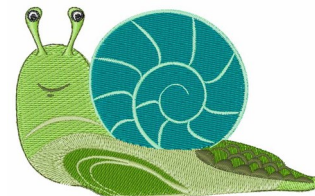

Name: Snail

SKU: WD02-JLA001508A

Brand: Windmill Designs

Unique Colors: 13 (8 color Stops)

Unique Colors

	Color Name (Color Code)	Manufacturer - Type
	Super White (1001) [No Color Selected]	madeira - rayon
	Dusty Lilac (1263) [No Color Selected]	madeira - rayon
	Crocus (286)	Exquisite - Polyester 1000m

Complete Color Sequence

#		Color Name (Color Code)	Manufacturer - Type
1		Super White (1001) [No Color Selected]	madeira - rayon
2		Super White (1001) [No Color Selected]	madeira - rayon
3		Crocus (286)	Exquisite - Polyester 1000m