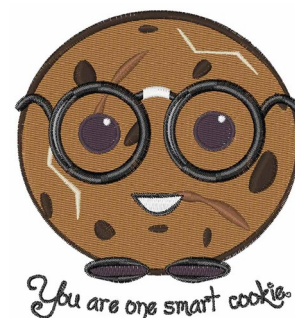

Name: One Smart Cookies Machine Embroidery Design

SKU: WD02-JLA001507D

Brand: Windmill Designs

Unique Colors: 13 (8 color Stops)

Unique Colors

	Color Name (Color Code)	Manufacturer - Type
	Super White (1001) [No Color Selected]	madeira - rayon
	Dusty Lilac (1263) [No Color Selected]	madeira - rayon
	Crocus (286)	Exquisite - Polyester 1000m