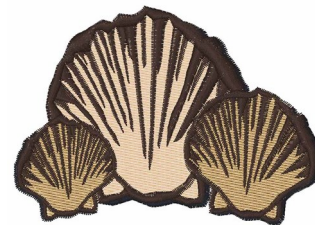

**Name:** Seashells Machine Embroidery Design

**SKU:** WD02-JLA001501A

**Brand:** Windmill Designs

**Unique Colors:** 13 (4 color Stops)

## Unique Colors

	<b>Color Name (Color Code)</b>	<b>Manufacturer - Type</b>
	Super White (1001) [No Color Selected]	madeira - rayon
	Dusty Lilac (1263) [No Color Selected]	madeira - rayon
	Crocus (286)	Exquisite - Polyester 1000m

# Complete Color Sequence

#		Color Name (Color Code)	Manufacturer - Type
1		Super White (1001) [No Color Selected]	madeira - rayon
2		Super White (1001) [No Color Selected]	madeira - rayon
3		Crocus (286)	Exquisite - Polyester 1000m