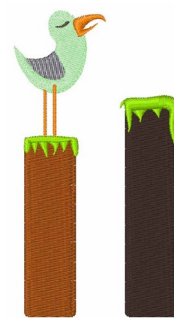

Name: Seagull Machine Embroidery Design

SKU: WD02-JLA001499A

Brand: Windmill Designs

Unique Colors: 13 (7 color Stops)

Unique Colors

	Color Name (Color Code)	Manufacturer - Type
	Super White (1001) [No Color Selected]	madeira - rayon
	Dusty Lilac (1263) [No Color Selected]	madeira - rayon
	Crocus (286)	Exquisite - Polyester 1000m

Complete Color Sequence

#		Color Name (Color Code)	Manufacturer - Type
1		Super White (1001) [No Color Selected]	madeira - rayon
2		Super White (1001) [No Color Selected]	madeira - rayon
3		Crocus (286)	Exquisite - Polyester 1000m