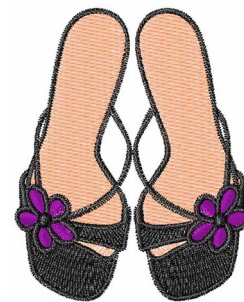

Name: Sandals

SKU: WD02-JLA001497A

Brand: Windmill Designs

Unique Colors: 13 (4 color Stops)

Unique Colors

	Color Name (Color Code)	Manufacturer - Type
	Super White (1001) [No Color Selected]	madeira - rayon
	Dusty Lilac (1263) [No Color Selected]	madeira - rayon
	Crocus (286)	Exquisite - Polyester 1000m

Complete Color Sequence

#		Color Name (Color Code)	Manufacturer - Type
1		Super White (1001) [No Color Selected]	madeira - rayon
2		Super White (1001) [No Color Selected]	madeira - rayon
3		Crocus (286)	Exquisite - Polyester 1000m