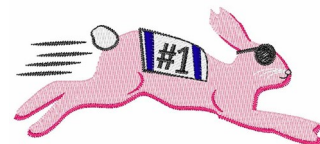

**Name:** Racing Rabbit Machine Embroidery Design

**SKU:** WD02-JLA001493B

**Brand:** Windmill Designs

**Unique Colors:** 13 (7 color Stops)