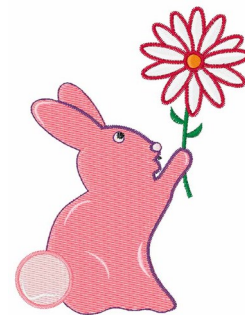

Name: Bunny And Flower Machine Embroidery Design

SKU: WD02-JLA001491A

Brand: Windmill Designs

Unique Colors: 13 (11 color Stops)

Unique Colors

	Color Name (Color Code)	Manufacturer - Type
	Super White (1001) [No Color Selected]	madeira - rayon
	Dusty Lilac (1263) [No Color Selected]	madeira - rayon
	Crocus (286)	Exquisite - Polyester 1000m