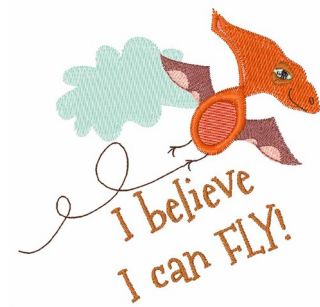

Name: I Believe I Can Fly Machine Embroidery Design

SKU: WD02-JLA001490B

Brand: Windmill Designs

Unique Colors: 13 (10 color Stops)

Unique Colors

	Color Name (Color Code)	Manufacturer - Type
	Super White (1001) [No Color Selected]	madeira - rayon
	Dusty Lilac (1263) [No Color Selected]	madeira - rayon
	Crocus (286)	Exquisite - Polyester 1000m