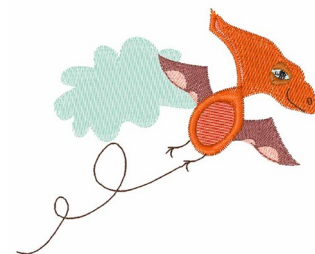

Name: Flying Pterodactyl Machine Embroidery Design

SKU: WD02-JLA001490A

Brand: Windmill Designs

Unique Colors: 13 (10 color Stops)

Unique Colors

	Color Name (Color Code)	Manufacturer - Type
	Super White (1001) [No Color Selected]	madeira - rayon
	Dusty Lilac (1263) [No Color Selected]	madeira - rayon
	Crocus (286)	Exquisite - Polyester 1000m

Complete Color Sequence

#		Color Name (Color Code)	Manufacturer - Type
1		Super White (1001) [No Color Selected]	madeira - rayon
2		Super White (1001) [No Color Selected]	madeira - rayon
3		Crocus (286)	Exquisite - Polyester 1000m