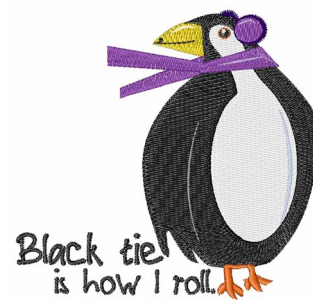

Name: Black Tie Penguin Machine Embroidery Design

SKU: WD02-JLA001486C

Brand: Windmill Designs

Unique Colors: 13 (13 color Stops)

Unique Colors

	Color Name (Color Code)	Manufacturer - Type
	Super White (1001) [No Color Selected]	madeira - rayon
	Dusty Lilac (1263) [No Color Selected]	madeira - rayon
	Crocus (286)	Exquisite - Polyester 1000m