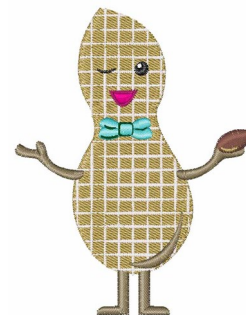

**Name:** Mr. Peanut Machine Embroidery Design

**SKU:** WD02-JLA001483A

**Brand:** Windmill Designs

**Unique Colors:** 13 (11 color Stops)

## Unique Colors

	<b>Color Name (Color Code)</b>	<b>Manufacturer - Type</b>
	Super White (1001) [No Color Selected]	madeira - rayon
	Dusty Lilac (1263) [No Color Selected]	madeira - rayon
	Crocus (286)	Exquisite - Polyester 1000m