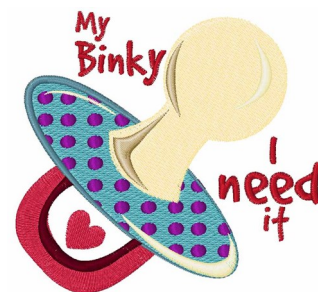

**Name:** My Binky Machine Embroidery Design

**SKU:** WD02-JLA001477C

**Brand:** Windmill Designs

**Unique Colors:** 13 (9 color Stops)