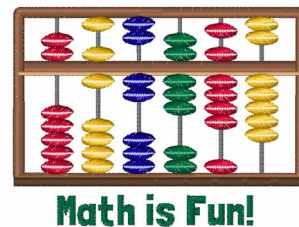

Name: Math Is Fun Machine Embroidery Design

SKU: WD02-JLA001475C

Brand: Windmill Designs

Unique Colors: 13 (13 color Stops)

Unique Colors

	Color Name (Color Code)	Manufacturer - Type
	Super White (1001) [No Color Selected]	madeira - rayon
	Dusty Lilac (1263) [No Color Selected]	madeira - rayon
	Crocus (286)	Exquisite - Polyester 1000m