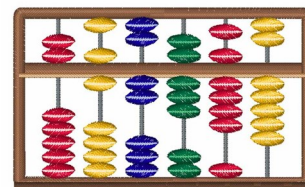

**Name:** Abacus

**SKU:** WD02-JLA001475A

**Brand:** Windmill Designs

**Unique Colors:** 13 (12 color Stops)

## Unique Colors

	<b>Color Name (Color Code)</b>	<b>Manufacturer - Type</b>
	Super White (1001) [No Color Selected]	madeira - rayon
	Dusty Lilac (1263) [No Color Selected]	madeira - rayon
	Crocus (286)	Exquisite - Polyester 1000m

# Complete Color Sequence

#		Color Name (Color Code)	Manufacturer - Type
1		Super White (1001) [No Color Selected]	madeira - rayon
2		Super White (1001) [No Color Selected]	madeira - rayon
3		Crocus (286)	Exquisite - Polyester 1000m