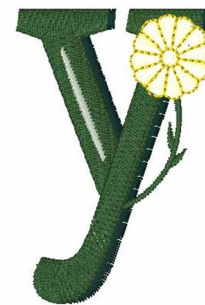

Name: Yellow Flower y Machine Embroidery Design

SKU: WD02-JLA001474_yLower

Brand: Windmill Designs

Unique Colors: 13 (5 color Stops)

Unique Colors

	Color Name (Color Code)	Manufacturer - Type
	Super White (1001) [No Color Selected]	madeira - rayon
	Dusty Lilac (1263) [No Color Selected]	madeira - rayon
	Crocus (286)	Exquisite - Polyester 1000m

Complete Color Sequence

#		Color Name (Color Code)	Manufacturer - Type
1		Super White (1001) [No Color Selected]	madeira - rayon
2		Super White (1001) [No Color Selected]	madeira - rayon
3		Crocus (286)	Exquisite - Polyester 1000m