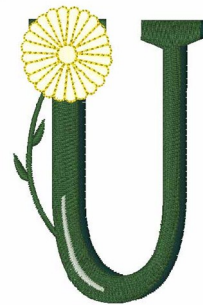

Name: Yellow Flower U Machine Embroidery Design

SKU: WD02-JLA001474_UUpper

Brand: Windmill Designs

Unique Colors: 13 (5 color Stops)

Unique Colors

	Color Name (Color Code)	Manufacturer - Type
	Super White (1001) [No Color Selected]	madeira - rayon
	Dusty Lilac (1263) [No Color Selected]	madeira - rayon
	Crocus (286)	Exquisite - Polyester 1000m

Complete Color Sequence

#		Color Name (Color Code)	Manufacturer - Type
1		Super White (1001) [No Color Selected]	madeira - rayon
2		Super White (1001) [No Color Selected]	madeira - rayon
3		Crocus (286)	Exquisite - Polyester 1000m