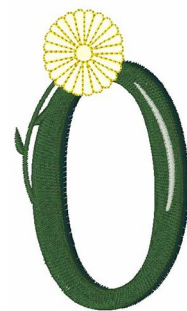

Name: Yellow Flower O Machine Embroidery Design

SKU: WD02-JLA001474_OUpper

Brand: Windmill Designs

Unique Colors: 13 (5 color Stops)

Unique Colors

	Color Name (Color Code)	Manufacturer - Type
	Super White (1001) [No Color Selected]	madeira - rayon
	Dusty Lilac (1263) [No Color Selected]	madeira - rayon
	Crocus (286)	Exquisite - Polyester 1000m

Complete Color Sequence

#		Color Name (Color Code)	Manufacturer - Type
1		Super White (1001) [No Color Selected]	madeira - rayon
2		Super White (1001) [No Color Selected]	madeira - rayon
3		Crocus (286)	Exquisite - Polyester 1000m