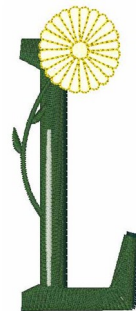

Name: Yellow Flower L Machine Embroidery Design

SKU: WD02-JLA001474_LUpper

Brand: Windmill Designs

Unique Colors: 13 (5 color Stops)

Unique Colors

	Color Name (Color Code)	Manufacturer - Type
	Super White (1001) [No Color Selected]	madeira - rayon
	Dusty Lilac (1263) [No Color Selected]	madeira - rayon
	Crocus (286)	Exquisite - Polyester 1000m

Complete Color Sequence

#		Color Name (Color Code)	Manufacturer - Type
1		Super White (1001) [No Color Selected]	madeira - rayon
2		Super White (1001) [No Color Selected]	madeira - rayon
3		Crocus (286)	Exquisite - Polyester 1000m