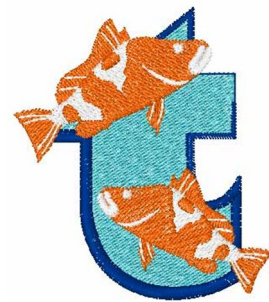

Name: Double Fish t Machine Embroidery Design

SKU: WD02-JLA001473_tLower

Brand: Windmill Designs

Unique Colors: 13 (10 color Stops)

Unique Colors

	Color Name (Color Code)	Manufacturer - Type
	Super White (1001) [No Color Selected]	madeira - rayon
	Dusty Lilac (1263) [No Color Selected]	madeira - rayon
	Crocus (286)	Exquisite - Polyester 1000m