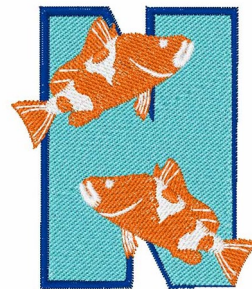

Name: Double Fish N Machine Embroidery Design

SKU: WD02-JLA001473_Nupper

Brand: Windmill Designs

Unique Colors: 13 (10 color Stops)

Unique Colors

	Color Name (Color Code)	Manufacturer - Type
	Super White (1001) [No Color Selected]	madeira - rayon
	Dusty Lilac (1263) [No Color Selected]	madeira - rayon
	Crocus (286)	Exquisite - Polyester 1000m

Complete Color Sequence

#		Color Name (Color Code)	Manufacturer - Type
1		Super White (1001) [No Color Selected]	madeira - rayon
2		Super White (1001) [No Color Selected]	madeira - rayon
3		Crocus (286)	Exquisite - Polyester 1000m