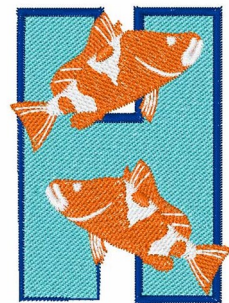

Name: Double Fish H

SKU: WD02-JLA001473_Hupper

Brand: Windmill Designs

Unique Colors: 13 (10 color Stops)

Unique Colors

	Color Name (Color Code)	Manufacturer - Type
	Super White (1001) [No Color Selected]	madeira - rayon
	Dusty Lilac (1263) [No Color Selected]	madeira - rayon
	Crocus (286)	Exquisite - Polyester 1000m

Complete Color Sequence

#		Color Name (Color Code)	Manufacturer - Type
1		Super White (1001) [No Color Selected]	madeira - rayon
2		Super White (1001) [No Color Selected]	madeira - rayon
3		Crocus (286)	Exquisite - Polyester 1000m