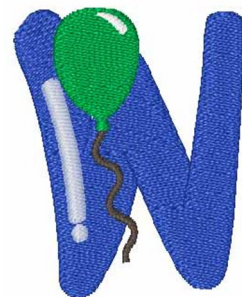

**Name:** Party Balloon W Machine Embroidery Design

**SKU:** WD02-JLA001472\_WUpper

**Brand:** Windmill Designs

**Unique Colors:** 13 (5 color Stops)

## Unique Colors

	<b>Color Name (Color Code)</b>	<b>Manufacturer - Type</b>
	Super White (1001) [No Color Selected]	madeira - rayon
	Dusty Lilac (1263) [No Color Selected]	madeira - rayon
	Crocus (286)	Exquisite - Polyester 1000m

# Complete Color Sequence

#		Color Name (Color Code)	Manufacturer - Type
1		Super White (1001) [No Color Selected]	madeira - rayon
2		Super White (1001) [No Color Selected]	madeira - rayon
3		Crocus (286)	Exquisite - Polyester 1000m