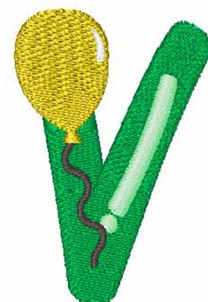

**Name:** Party Balloon V Machine Embroidery Design

**SKU:** WD02-JLA001472\_VUpper

**Brand:** Windmill Designs

**Unique Colors:** 13 (5 color Stops)

## Unique Colors

|  | Color Name (Color Code)                | Manufacturer - Type         |
|--|--|-----------------------------|
|  | Super White (1001) [No Color Selected] | madeira - rayon             |
|  | Dusty Lilac (1263) [No Color Selected] | madeira - rayon             |
|  | Crocus (286)                           | Exquisite - Polyester 1000m |