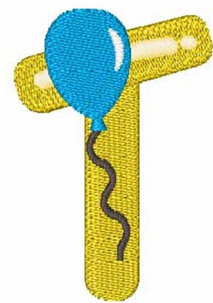

**Name:** Party Balloon T Machine Embroidery Design

**SKU:** WD02-JLA001472\_TUpper

**Brand:** Windmill Designs

**Unique Colors:** 13 (5 color Stops)

## Unique Colors

	Color Name (Color Code)	Manufacturer - Type
	Super White (1001) [No Color Selected]	madeira - rayon
	Dusty Lilac (1263) [No Color Selected]	madeira - rayon
	Crocus (286)	Exquisite - Polyester 1000m

# Complete Color Sequence

#		Color Name (Color Code)	Manufacturer - Type
1		Super White (1001) [No Color Selected]	madeira - rayon
2		Super White (1001) [No Color Selected]	madeira - rayon
3		Crocus (286)	Exquisite - Polyester 1000m