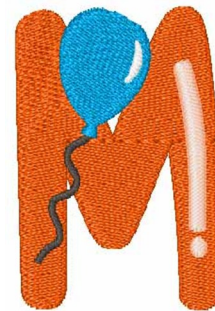

Name: Party Balloon M Machine Embroidery Design

SKU: WD02-JLA001472_MUpper

Brand: Windmill Designs

Unique Colors: 13 (5 color Stops)

Unique Colors

	Color Name (Color Code)	Manufacturer - Type
	Super White (1001) [No Color Selected]	madeira - rayon
	Dusty Lilac (1263) [No Color Selected]	madeira - rayon
	Crocus (286)	Exquisite - Polyester 1000m

Complete Color Sequence

#		Color Name (Color Code)	Manufacturer - Type
1		Super White (1001) [No Color Selected]	madeira - rayon
2		Super White (1001) [No Color Selected]	madeira - rayon
3		Crocus (286)	Exquisite - Polyester 1000m