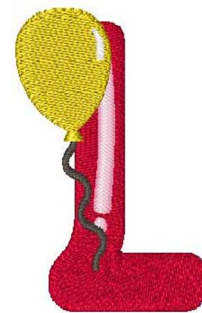

**Name:** Party Balloon L Machine Embroidery Design

**SKU:** WD02-JLA001472\_LUpper

**Brand:** Windmill Designs

**Unique Colors:** 13 (5 color Stops)

## Unique Colors

	<b>Color Name (Color Code)</b>	<b>Manufacturer - Type</b>
	Super White (1001) [No Color Selected]	madeira - rayon
	Dusty Lilac (1263) [No Color Selected]	madeira - rayon
	Crocus (286)	Exquisite - Polyester 1000m