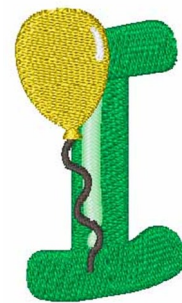

**Name:** Party Balloon I

**SKU:** WD02-JLA001472\_IUpper

**Brand:** Windmill Designs

**Unique Colors:** 13 (5 color Stops)

## Unique Colors

	<b>Color Name (Color Code)</b>	<b>Manufacturer - Type</b>
	Super White (1001) [No Color Selected]	madeira - rayon
	Dusty Lilac (1263) [No Color Selected]	madeira - rayon
	Crocus (286)	Exquisite - Polyester 1000m

# Complete Color Sequence

#		Color Name (Color Code)	Manufacturer - Type
1		Super White (1001) [No Color Selected]	madeira - rayon
2		Super White (1001) [No Color Selected]	madeira - rayon
3		Crocus (286)	Exquisite - Polyester 1000m