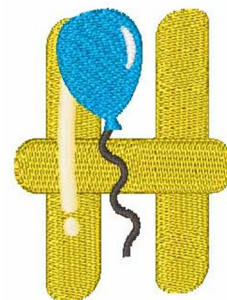

**Name:** Party Balloon H

**SKU:** WD02-JLA001472\_HUpper

**Brand:** Windmill Designs

**Unique Colors:** 13 (5 color Stops)

## Unique Colors

	<b>Color Name (Color Code)</b>	<b>Manufacturer - Type</b>
	Super White (1001) [No Color Selected]	madeira - rayon
	Dusty Lilac (1263) [No Color Selected]	madeira - rayon
	Crocus (286)	Exquisite - Polyester 1000m

# Complete Color Sequence

#		Color Name (Color Code)	Manufacturer - Type
1		Super White (1001) [No Color Selected]	madeira - rayon
2		Super White (1001) [No Color Selected]	madeira - rayon
3		Crocus (286)	Exquisite - Polyester 1000m