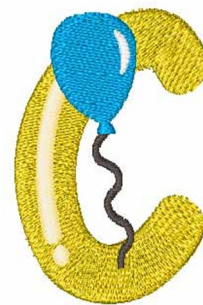

Name: Party Balloon C

SKU: WD02-JLA001472_CUpper

Brand: Windmill Designs

Unique Colors: 13 (5 color Stops)

Unique Colors

	Color Name (Color Code)	Manufacturer - Type
	Super White (1001) [No Color Selected]	madeira - rayon
	Dusty Lilac (1263) [No Color Selected]	madeira - rayon
	Crocus (286)	Exquisite - Polyester 1000m

Complete Color Sequence

#		Color Name (Color Code)	Manufacturer - Type
1		Super White (1001) [No Color Selected]	madeira - rayon
2		Super White (1001) [No Color Selected]	madeira - rayon
3		Crocus (286)	Exquisite - Polyester 1000m