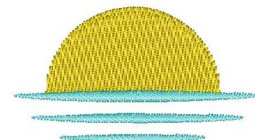

Name: Sun Rise Machine Embroidery Design

SKU: WD02-JLA001449E

Brand: Windmill Designs

Unique Colors: 13 (2 color Stops)

Unique Colors

	Color Name (Color Code)	Manufacturer - Type
	Super White (1001) [No Color Selected]	madeira - rayon
	Dusty Lilac (1263) [No Color Selected]	madeira - rayon
	Crocus (286)	Exquisite - Polyester 1000m

Complete Color Sequence

#		Color Name (Color Code)	Manufacturer - Type
1		Super White (1001) [No Color Selected]	madeira - rayon
2		Super White (1001) [No Color Selected]	madeira - rayon
3		Crocus (286)	Exquisite - Polyester 1000m