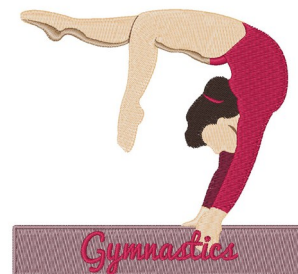

Name: Gymnastics

SKU: WD02-JLA001444B

Brand: Windmill Designs

Unique Colors: 13 (7 color Stops)

Unique Colors

	Color Name (Color Code)	Manufacturer - Type
	Super White (1001) [No Color Selected]	madeira - rayon
	Dusty Lilac (1263) [No Color Selected]	madeira - rayon
	Crocus (286)	Exquisite - Polyester 1000m