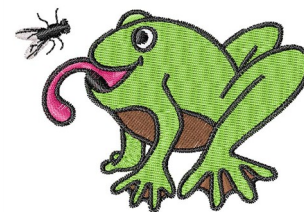

Name: Hungry Froggie

SKU: WD02-JLA001436A

Brand: Windmill Designs

Unique Colors: 13 (7 color Stops)

Unique Colors

	Color Name (Color Code)	Manufacturer - Type
	Super White (1001) [No Color Selected]	madeira - rayon
	Dusty Lilac (1263) [No Color Selected]	madeira - rayon
	Crocus (286)	Exquisite - Polyester 1000m

Complete Color Sequence

#		Color Name (Color Code)	Manufacturer - Type
1		Super White (1001) [No Color Selected]	madeira - rayon
2		Super White (1001) [No Color Selected]	madeira - rayon
3		Crocus (286)	Exquisite - Polyester 1000m