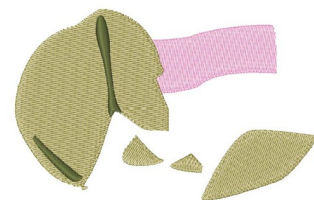

Name: Fortune Cookie Machine Embroidery Design

SKU: WD02-JLA001435A

Brand: Windmill Designs

Unique Colors: 13 (3 color Stops)

Unique Colors

	Color Name (Color Code)	Manufacturer - Type
	Super White (1001) [No Color Selected]	madeira - rayon
	Dusty Lilac (1263) [No Color Selected]	madeira - rayon
	Crocus (286)	Exquisite - Polyester 1000m

Complete Color Sequence

#		Color Name (Color Code)	Manufacturer - Type
1		Super White (1001) [No Color Selected]	madeira - rayon
2		Super White (1001) [No Color Selected]	madeira - rayon
3		Crocus (286)	Exquisite - Polyester 1000m