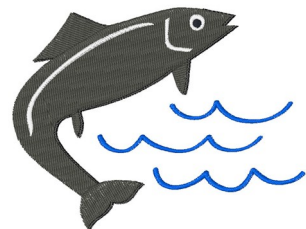

Name: Jumping Fish Machine Embroidery Design

SKU: WD02-JLA001429A

Brand: Windmill Designs

Unique Colors: 13 (5 color Stops)

Unique Colors

	Color Name (Color Code)	Manufacturer - Type
	Super White (1001) [No Color Selected]	madeira - rayon
	Dusty Lilac (1263) [No Color Selected]	madeira - rayon
	Crocus (286)	Exquisite - Polyester 1000m