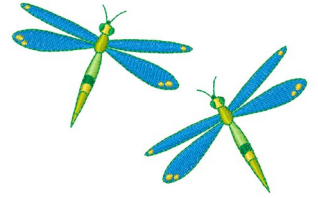

Name: Dragonflies

SKU: WD02-JLA001423A

Brand: Windmill Designs

Unique Colors: 13 (7 color Stops)

Unique Colors

	Color Name (Color Code)	Manufacturer - Type
	Super White (1001) [No Color Selected]	madeira - rayon
	Dusty Lilac (1263) [No Color Selected]	madeira - rayon
	Crocus (286)	Exquisite - Polyester 1000m

Complete Color Sequence

#		Color Name (Color Code)	Manufacturer - Type
1		Super White (1001) [No Color Selected]	madeira - rayon
2		Super White (1001) [No Color Selected]	madeira - rayon
3		Crocus (286)	Exquisite - Polyester 1000m