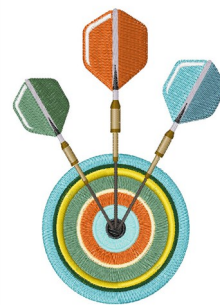

Name: Darts Machine Embroidery Design

SKU: WD02-JLA001415A

Brand: Windmill Designs

Unique Colors: 13 (20 color Stops)

Unique Colors

	Color Name (Color Code)	Manufacturer - Type
	Super White (1001) [No Color Selected]	madeira - rayon
	Dusty Lilac (1263) [No Color Selected]	madeira - rayon
	Crocus (286)	Exquisite - Polyester 1000m

Complete Color Sequence

#		Color Name (Color Code)	Manufacturer - Type
1		Super White (1001) [No Color Selected]	madeira - rayon
2		Super White (1001) [No Color Selected]	madeira - rayon
3		Crocus (286)	Exquisite - Polyester 1000m