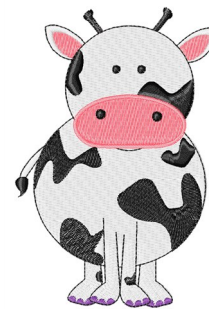

**Name:** Country Cow Machine Embroidery Design

**SKU:** WD02-JLA001414A

**Brand:** Windmill Designs

**Unique Colors:** 13 (6 color Stops)