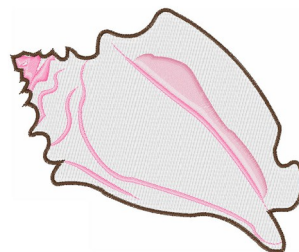

Name: Conch Shell Machine Embroidery Design

SKU: WD02-JLA001411A

Brand: Windmill Designs

Unique Colors: 13 (4 color Stops)

Unique Colors

	Color Name (Color Code)	Manufacturer - Type
	Super White (1001) [No Color Selected]	madeira - rayon
	Dusty Lilac (1263) [No Color Selected]	madeira - rayon
	Crocus (286)	Exquisite - Polyester 1000m

Complete Color Sequence

#		Color Name (Color Code)	Manufacturer - Type
1		Super White (1001) [No Color Selected]	madeira - rayon
2		Super White (1001) [No Color Selected]	madeira - rayon
3		Crocus (286)	Exquisite - Polyester 1000m